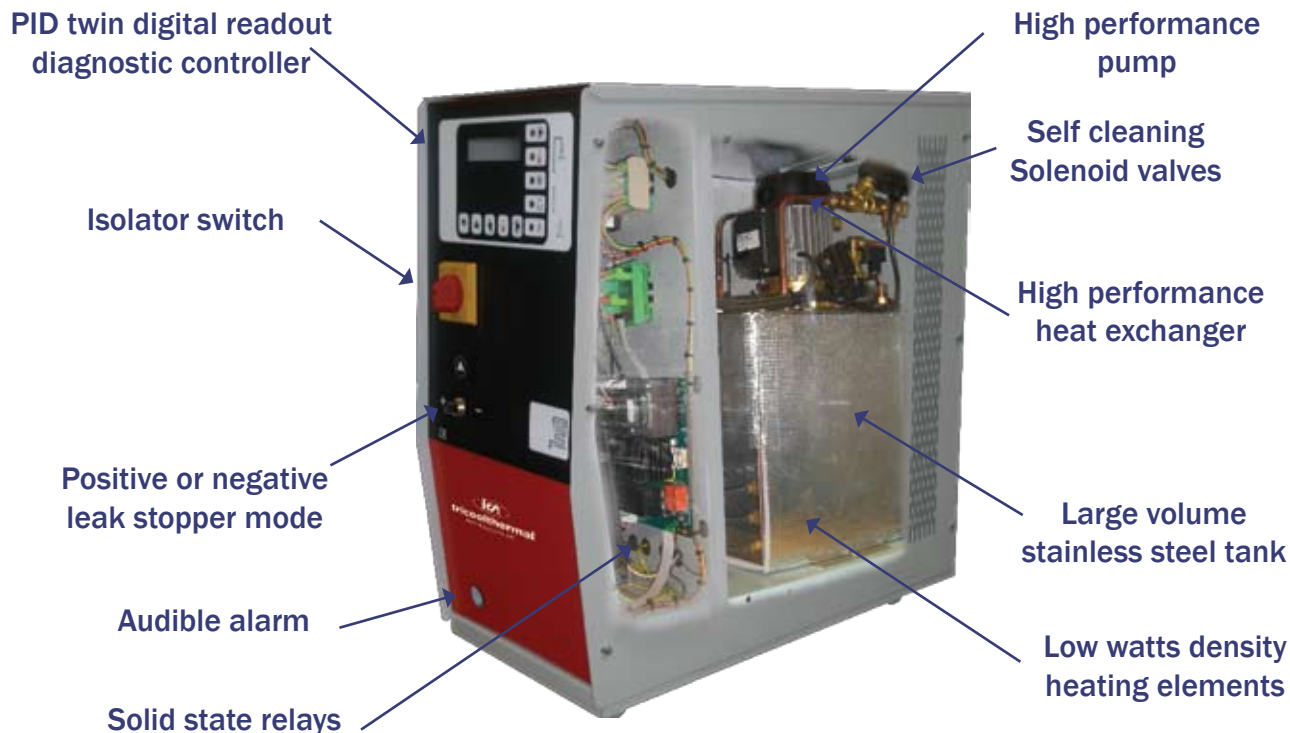

tricoothermal

HEATING & COOLING

T90s

Water up to 95 °C

6642

ABOUT THE UNIT

Tricool Thermal's T90s unit is available from 9-18kW, heating water up to 95°C.

The unit features a diagnostic controller aiding maintenance by showing knowledge of any faults. It has increased accuracy thanks to the solid state relays and with no moving parts there is no wear and tear.

The system features non ferrous parts keeping the system clean with no rust from internal materials.

FEATURES

- **LARGE VOLUME TANK**
More stable temperatures achieved
- **DIAGNOSTIC CONTROLLER**
Helps maintenance by showing knowledge of any faults that occur
- **NON FERROUS INTERNAL PARTS**
Keeps system clean no rust from internal materials of unit
- **CASTORS**
Enables easy manoeuvrability
- **DIRECT ACTING SELF CLEANING SOLENOID VALVES**
Low maintenance due to minimal cleaning required (no diaphragm)
- **LEAKSTOPPER AS STANDARD**
Standard feature that enables operator to stop minor leaks and carry of production
- **SOLID STATE RELAY**
Energy savings due to pulsing every 0.3 seconds (contactors generally every 16 seconds) Increased accuracy
No wear and tear due to no moving parts

OPTIONS

- Controller available with a number of language chips
- Tool purge
- Switchable remote and local sensing
- IP 55 rated electrical specification
- Stainless steel panels
- Various flow and pressure options
- Bespoke machines made to order
- Data logging instrumentation