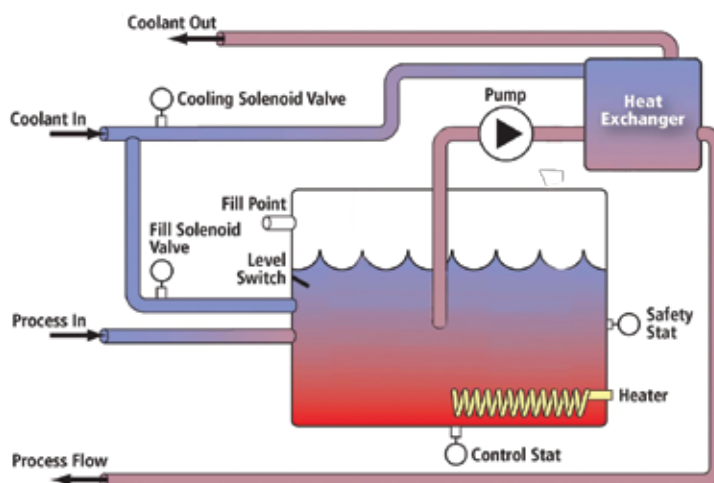

tricoothermal

HEATING & COOLING

T90s

Water up to 95 °C

6642

ABOUT THE UNIT

Tricool Thermal's T90s unit is available from 9-18kW, heating water up to 95°C.

The unit features a diagnostic controller aiding maintenance by showing knowledge of any faults. It has increased accuracy thanks to the solid state relays and with no moving parts there is no wear and tear.

The system features non ferrous parts keeping the system clean with no rust from internal materials.

FEATURES

- **LARGE VOLUME TANK**
More stable temperatures achieved
- **DIAGNOSTIC CONTROLLER**
Helps maintenance by showing knowledge of any faults that occur
- **NON FERROUS INTERNAL PARTS**
Keeps system clean no rust from internal materials of unit
- **CASTORS**
Enables easy manoeuvrability
- **DIRECT ACTING SELF CLEANING SOLENOID VALVES**
Low maintenance due to minimal cleaning required (no diaphragm)
- **LEAKSTOPPER AS STANDARD**
Standard feature that enables operator to stop minor leaks and carry of production
- **SOLID STATE RELAY**
Energy savings due to pulsing every 0.3 seconds (contactors generally every 16 seconds) Increased accuracy
No wear and tear due to no moving parts

OPTIONS

- Controller available with a number of language chips
- Tool purge
- Switchable remote and local sensing
- IP 55 rated electrical specification
- Stainless steel panels
- Various flow and pressure options
- Bespoke machines made to order
- Data logging instrumentation